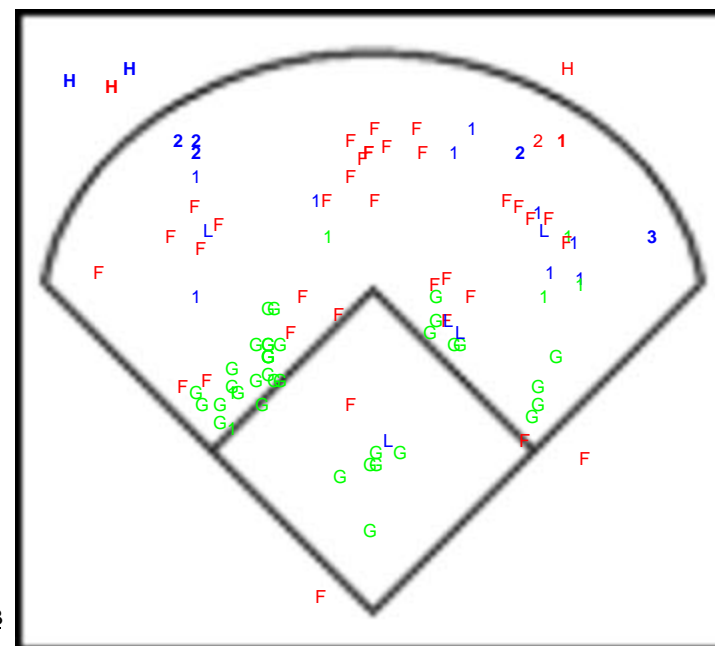

Scouting Report

Batter:

All batters
All teams

Pitcher:

All pitchers
All teams

Scouting report criteria:

All at-bats
All innings
All outs
Any runner situation
All pitch types

Spray chart legend

Hits:
1 - Single
2 - Double
3 - Triple
H - Homerun
Outs:
L - Line drive
G - Ground ball
F - Fly ball
S - Sac fly/bunt
B - Drag/slap bunt
Other:
Bold - Well hit
Underline - Quality AB

Batting statistics

Legend for Batting statistics:

AB: At bats; H: Hits; 2B: Doubles; 3B: Triples; HR: Homeruns; SO: Strikeouts; BB: Walks; AVG: Batting avg.; OB%: On base %; SL%: Slugging %; RSP: Avg. with runners in scoring pos.; LD%: Line drive %; FB%: Fly ball %; GB%: Ground ball %

Legend for Pitch chart:

NP: Number of pitches thrown; NS: Number of strikes; SW: Number of times pitch was swung at or put in play; Hits-at bats or batting avg. (batting avg. shown if number of at bats is at least 10)