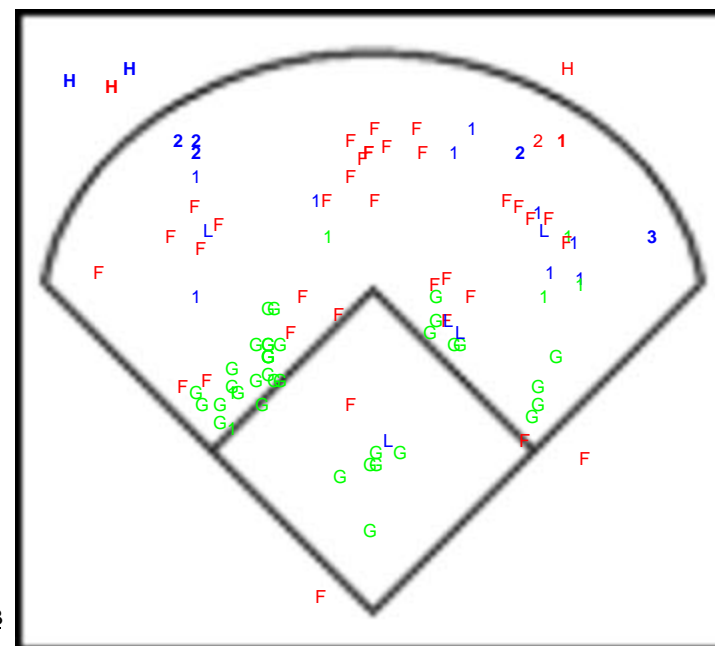

### Batter:

All batters  
All teams

### Pitcher:

All pitchers  
All teams

### Spray chart legend

**Hits:**  
1 - Single  
2 - Double  
3 - Triple  
H - Homerun  
**Outs:**  
L - Line drive  
G - Ground ball  
F - Fly ball  
S - Sac fly/bunt  
**Other:**  
**Bold** - Well hit  
Underline - Quality AB

### Legend for Pitch chart:

NP: Number of pitches thrown; NS: Number of strikes; SW: Number of times pitch was swung at or put in play; Hits-at bats or batting avg. (batting avg. shown if number of at bats is at least 10)