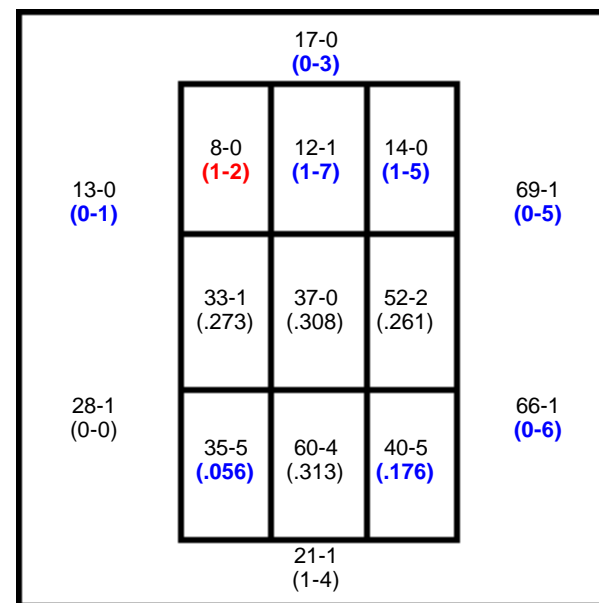

Scouting Report

Batter:

All batters
All teams

Pitcher:

All pitchers
All teams

Scouting report criteria:

All at-bats
All innings
All outs
Any runner situation
All pitch types

Batting statistics

<u>AB</u>	<u>H</u>	<u>2B</u>	<u>3B</u>	<u>HR</u>	<u>SO</u>	<u>BB</u>	<u>AVG</u>	<u>OB%</u>	<u>SL%</u>	<u>RSP</u>	<u>LD%</u>	<u>FB%</u>	<u>GB%</u>
131	26	5	1	4	28	8	.198	.245	.344	.240	20%	37%	43%

Pitch chart

Legend for Pitch chart:

NP: Number of pitches thrown; NS: Number of strikes; SW: Number of times pitch was swung at or put in play; Hits-at bats or batting avg. (batting avg. shown if number of at bats is at least 10)